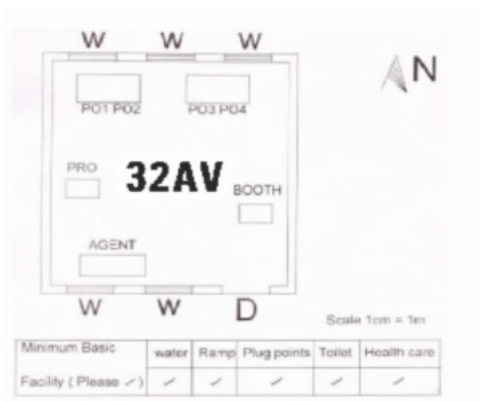

Nazri Naksha

Google Map View

Polling Station Building Front View

Polling Station Front View

Cad View

Key MAP View