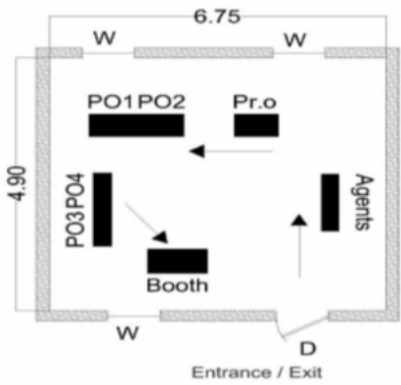

Nazri Naksha

Google Map View

Polling Station Building Front View

Polling Station Front View

Cad View

Key MAP View