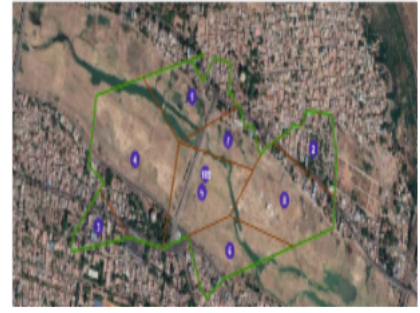

Nazri Naksha

Google Map View