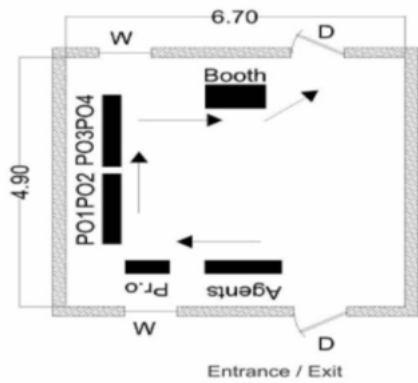

Nazri Naksha

Google Map View

Polling Station Building Front View

Polling Station Front View

Cad View

Key MAP View