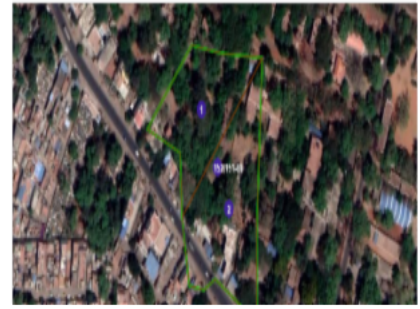

Nazri Naksha

Google Map View