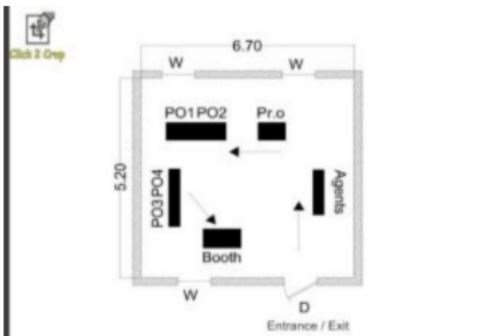

Nazri Naksha

Google Map View

Polling Station Building Front View

Date: 8/7/2015
Time: 1:17:30 PM

Polling Station Front View

Cad View

Date: 8/7/2015
Time: 1:17:30 PM

Minimum Space	Water	Ramp	Plug Points	Toilet	Health care
✓	✓	✓	✓	✓	✓

Key MAP View