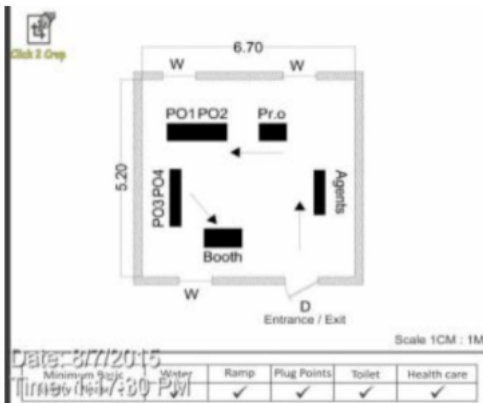

Nazri Naksha

Google Map View

Polling Station Building Front View

Polling Station Front View

Cad View

Key MAP View