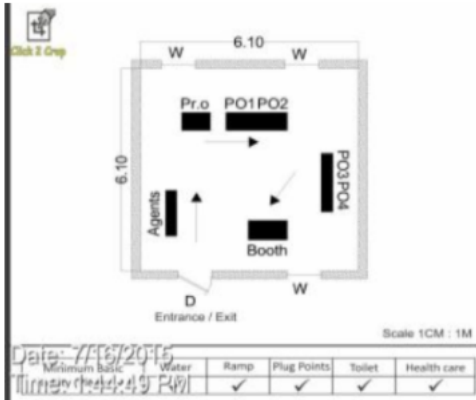

Nazri Naksha

Google Map View

Polling Station Building Front View

Polling Station Front View

Cad View

Key MAP View