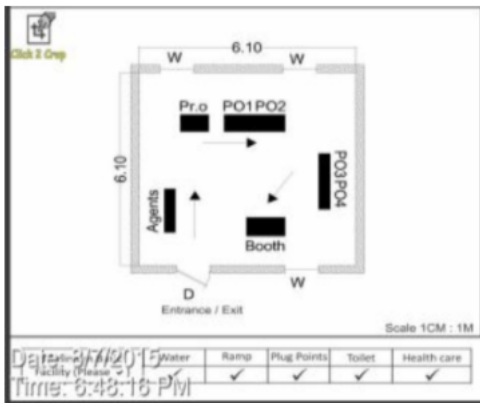

Nazri Naksha

Google Map View

Polling Station Building Front View

Polling Station Front View

Cad View

Key MAP View