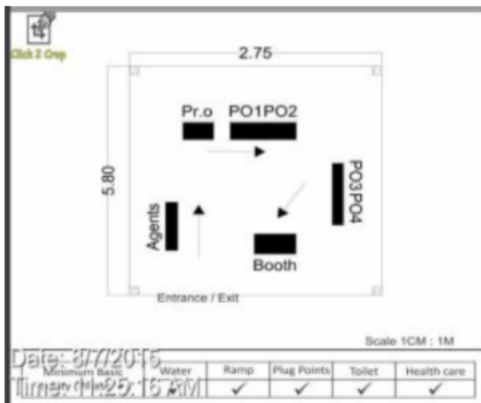

Nazri Naksha

Google Map View

Polling Station Building Front View

Polling Station Front View

Cad View

Key MAP View