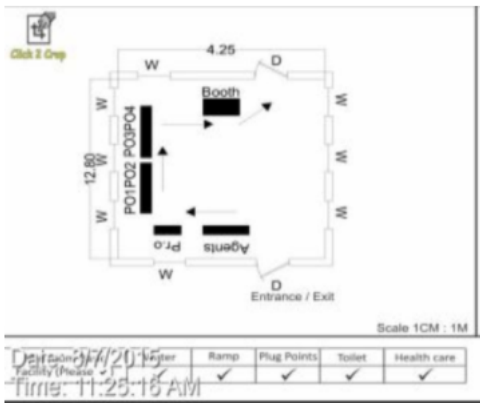

Nazri Naksha

Google Map View

Polling Station Building Front View

Polling Station Front View

Cad View

Key MAP View