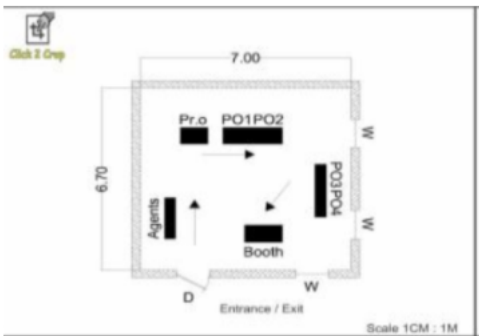

Google Map View

Polling Station Building Front View

Polling Station Front View

Date: 9/4/2015
Time: 3:57:12 PM

Cad View

Key MAP View

Date: 9/4/2015
Time: 3:57:12 PM

Facility (Please check)	Ramp	Plug Points	Toilet	Health care
	<input checked="" type="checkbox"/>	<input checked="" type="checkbox"/>	<input checked="" type="checkbox"/>	<input checked="" type="checkbox"/>