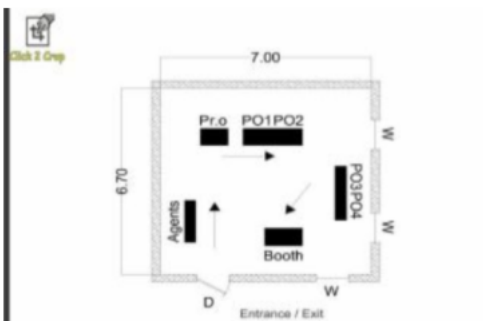

Google Map View

Polling Station Building Front View

Date: 8/12/2015
Time: 5:18:41 PM

Polling Station Front View

Cad View

Date: 8/12/2015
Time: 5:18:41 PM

Facility	Water	Ramp	Plug Points	Toilet	Health care
✓	✓	✓	✓	✓	✓