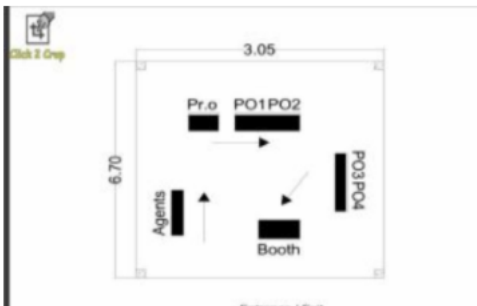

Cad View

Date: 8/12/2015
Time: 5:18:41 PM

Facility	Available
Ramp	✓
Plug Points	✓
Toilet	✓
Health care	✓