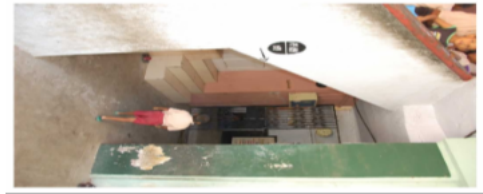

Google Map View

Polling Station Building Front View

Polling Station Front View

Date: 8/12/2015
Time: 5:18:41 PM

Cad View

Key MAP View

Date: 8/12/2015
Time: 5:18:41 PM

Water	Ramp	Plug Points	Toilet	Health care
✓	✓	✓	✓	✓