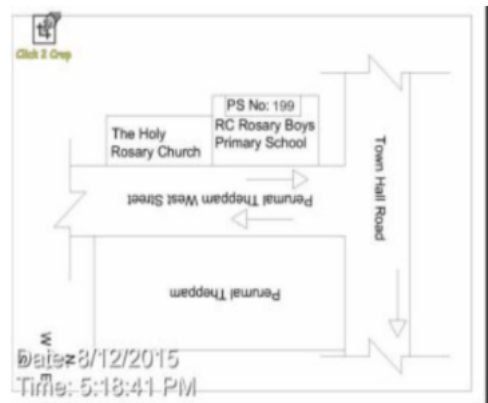

Google Map View

Polling Station Building Front View

Polling Station Front View

Date: 8/12/2015
Time: 5:18:41 PM

Cad View

Key MAP View

Date: 8/12/2015
Time: 5:18:41 PM

Water	Ramp	Plug Points	Toilet	Health care
✓	✓	✓	✓	✓