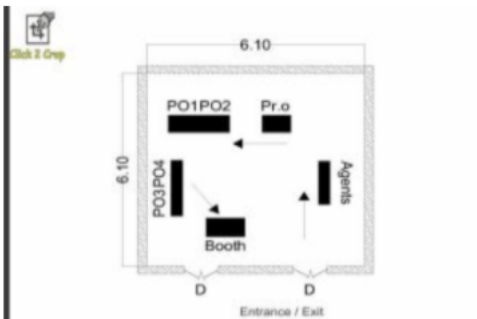

Google Map View

Polling Station Building Front View

Polling Station Front View

Date: 8/12/2015
Time: 5:18:41 PM

Cad View

Key MAP View

Date: 8/12/2015
Time: 5:18:41 PM

Water	Ramp	Plug Points	Toilet	Health care
✓	✓	✓	✓	✓