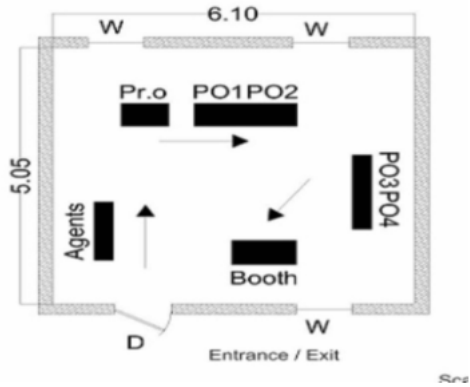

Nazri Naksha

Google Map View

Polling Station Building Front View

Polling Station Front View

Cad View

Key MAP View