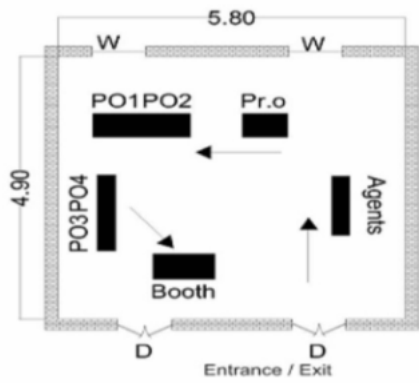

Nazri Naksha

Google Map View

Cad View