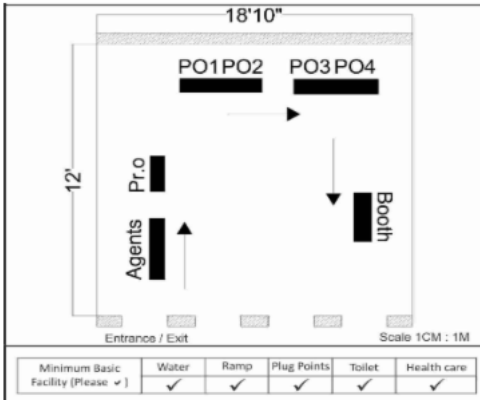

Nazri Naksha

Google Map View

Polling Station Building Front View

Polling Station Front View

Cad View

Key MAP View