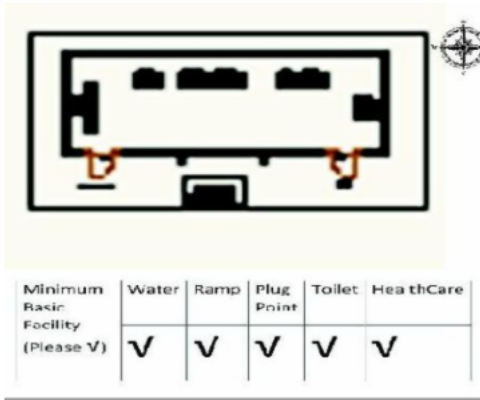

Nazri Naksha

Google Map View

Polling Station Building Front View

Polling Station Front View

Cad View

Key MAP View