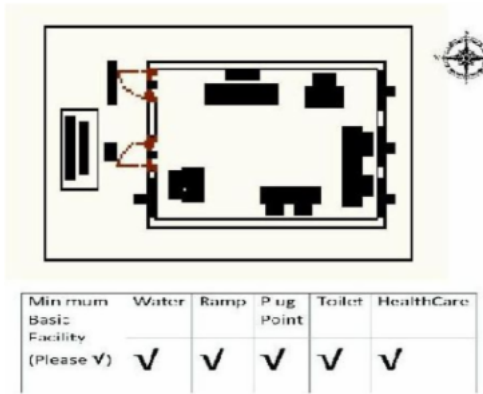

Nazri Naksha

Google Map View

Polling Station Building Front View

Polling Station Front View

Cad View

Key MAP View