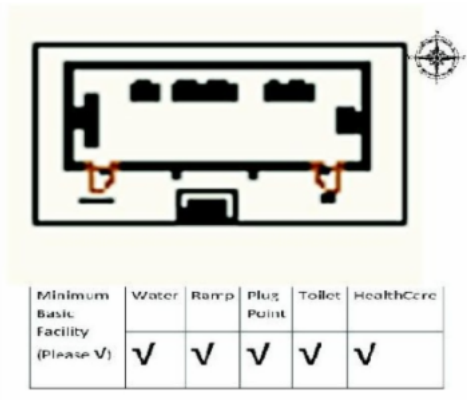

Nazri Naksha

Google Map View

Polling Station Building Front View

Polling Station Front View

Cad View

Key MAP View