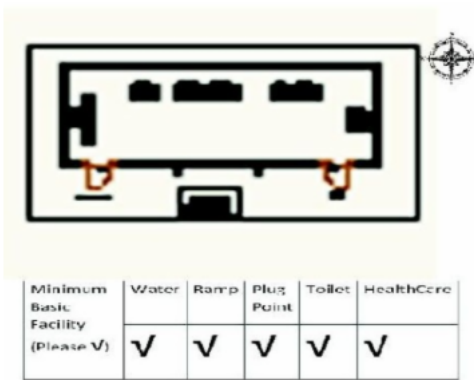

Nazri Naksha

Google Map View

Polling Station Building Front View

Polling Station Front View

Cad View

Key MAP View