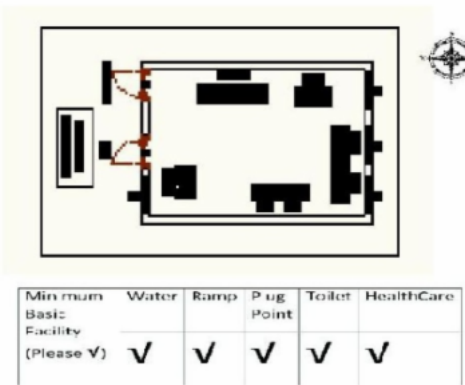

Nazri Naksha

Google Map View

Polling Station Building Front View

Polling Station Front View

Cad View

Key MAP View