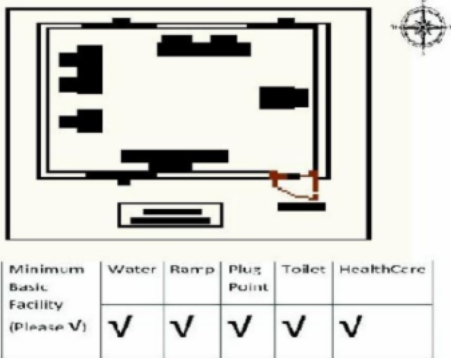

Nazri Naksha

Google Map View