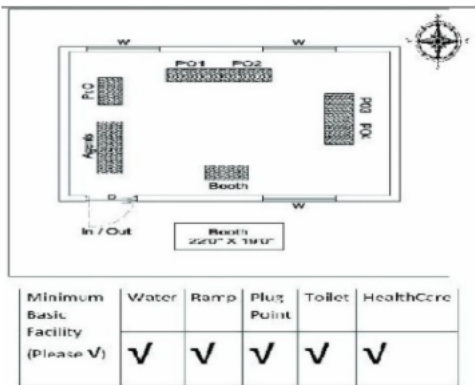

Nazri Naksha

Google Map View

Polling Station Building Front View

Polling Station Front View

Cad View

Key MAP View