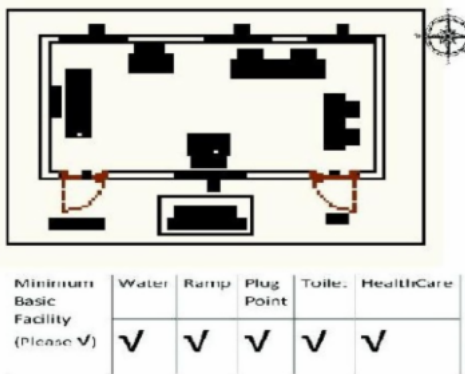

Nazri Naksha

Google Map View

Polling Station Building Front View

Polling Station Front View

Cad View

Key MAP View