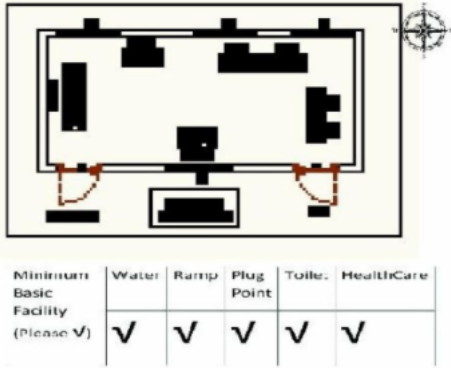

Nazri Naksha

Google Map View

Polling Station Building Front View

Polling Station Front View

Cad View

Key MAP View