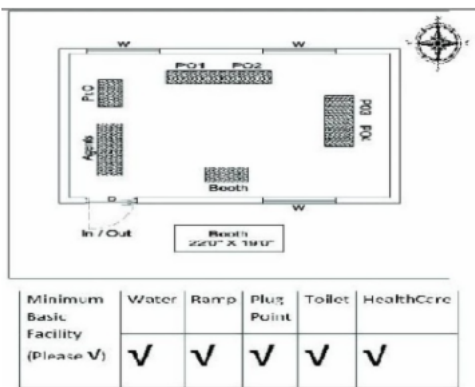

Nazri Naksha

Google Map View

Polling Station Building Front View

Polling Station Front View

Cad View

Key MAP View