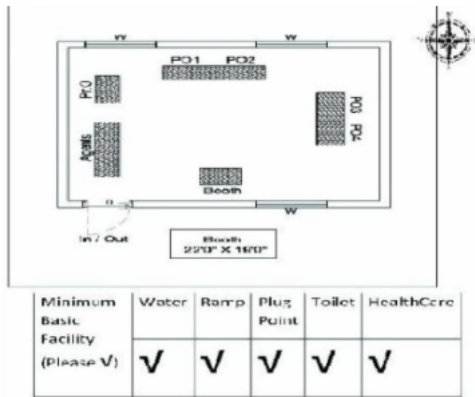

Nazri Naksha

Google Map View

Polling Station Building Front View

Polling Station Front View

Cad View

Key MAP View