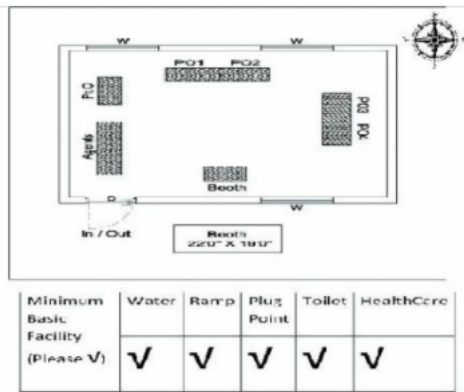

Nazri Naksha

Google Map View

Polling Station Building Front View

Polling Station Front View

Cad View

Key MAP View