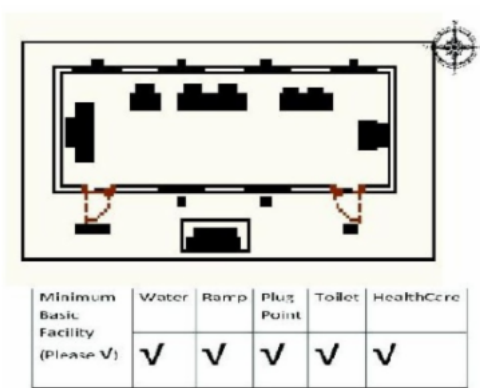

Nazri Naksha

Google Map View

Polling Station Building Front View

Polling Station Front View

Cad View

Key MAP View