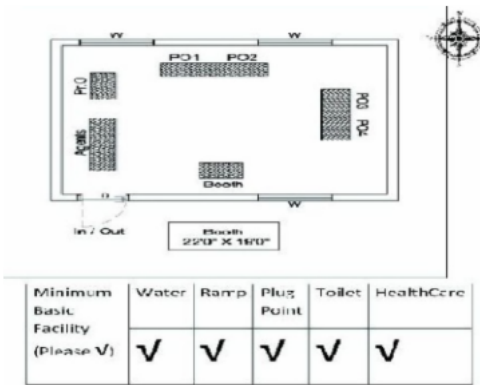

Nazri Naksha

Google Map View

Polling Station Building Front View

Polling Station Front View

Cad View

Key MAP View