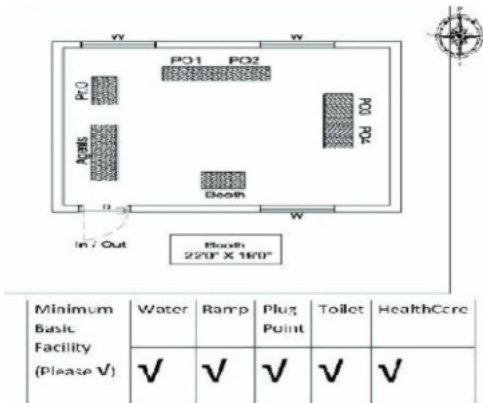

Nazri Naksha

Google Map View

Polling Station Building Front View

Polling Station Front View

Cad View

Key MAP View