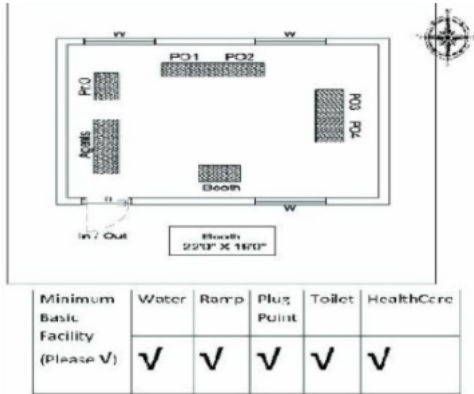

Nazri Naksha

Google Map View

Polling Station Building Front View

Polling Station Front View

Cad View

Key MAP View