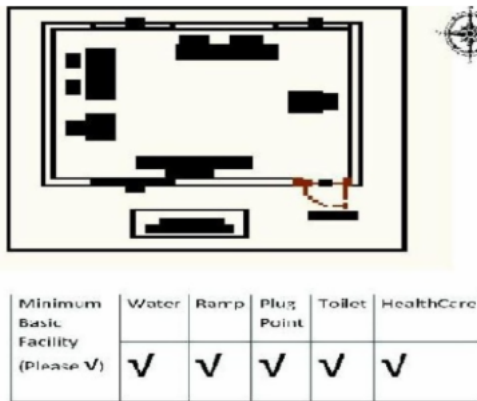

Nazri Naksha

Google Map View

Polling Station Building Front View

Polling Station Front View

Cad View

Key MAP View