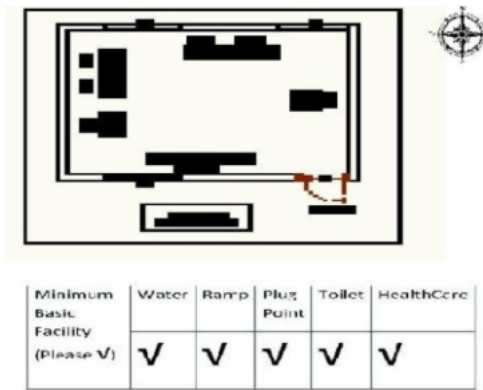

Nazri Naksha

Google Map View

Polling Station Building Front View

Polling Station Front View

Cad View

Key MAP View