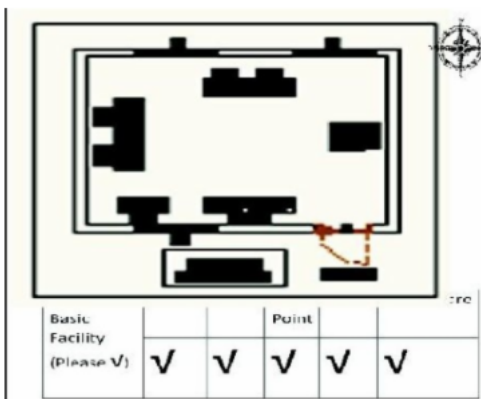

Nazri Naksha

Google Map View

Polling Station Building Front View

Polling Station Front View

Cad View

Key MAP View