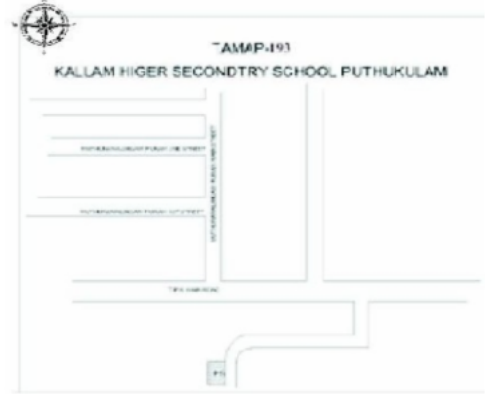

Cad View

Key MAP View

Minimum Basic Facility (Please V)	Water	Ramp	Plug Point	Toilet	HealthCare
	✓	✓	✓	✓	✓