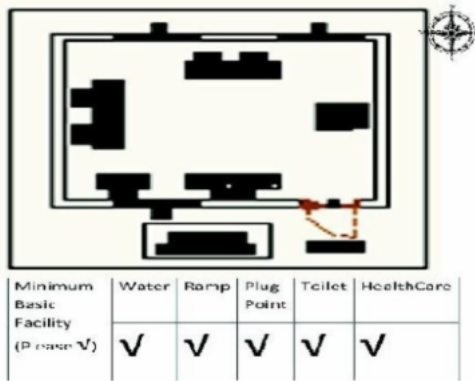

Nazri Naksha

Google Map View

Polling Station Building Front View

Polling Station Front View

Cad View

Key MAP View