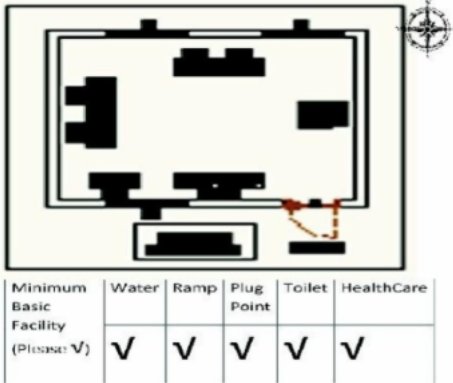

Nazri Naksha

Google Map View

Polling Station Building Front View

Polling Station Front View

Cad View

Key MAP View