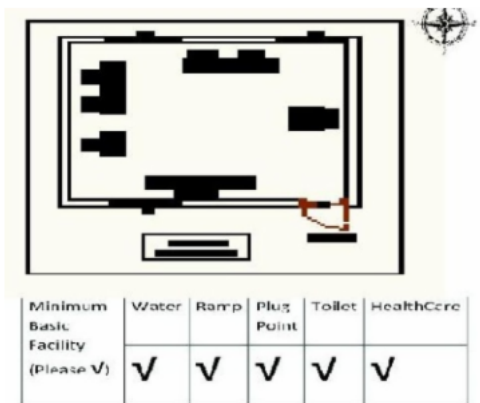

Nazri Naksha

Google Map View

Polling Station Building Front View

Polling Station Front View

Cad View

Key MAP View