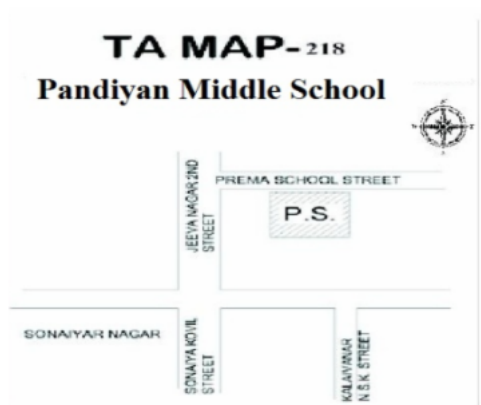

Cad View

Key MAP View

Minimum Basic Facility (Please V)	Water	Ramp	Plug Point	Toilet	HealthCare
	✓	✓	✓	✓	✓