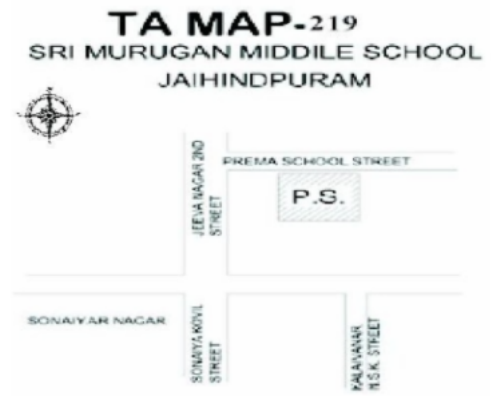

Cad View

Key MAP View

Minimum Basic Facility (Please V)	Water	Ramp	Plug Point	Toilet	HealthCre
	✓	✓	✓	✓	✓