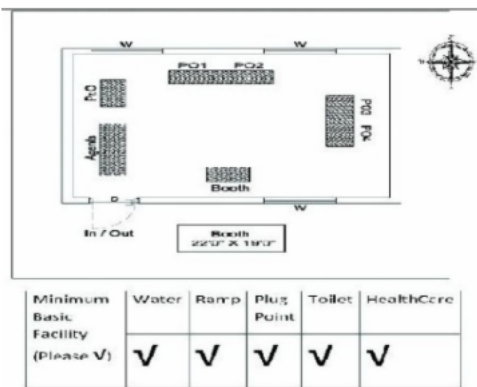

Nazri Naksha

Google Map View

Polling Station Building Front View

Polling Station Front View

Cad View

Key MAP View