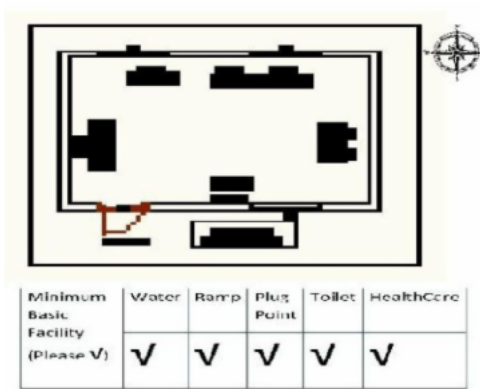

Nazri Naksha

Google Map View

Polling Station Building Front View

Polling Station Front View

Cad View

Key MAP View