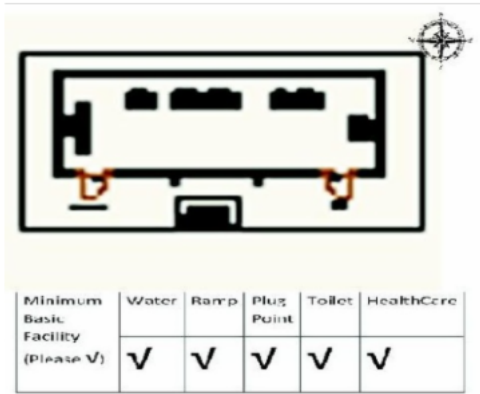

Nazri Naksha

Google Map View

Polling Station Building Front View

Polling Station Front View

Cad View

Key MAP View