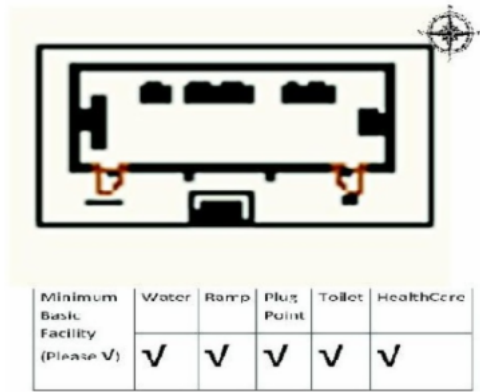

Nazri Naksha

Google Map View

Polling Station Building Front View

Polling Station Front View

Cad View

Key MAP View