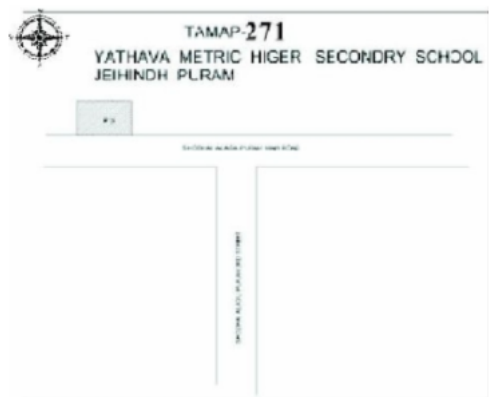

Cad View

Key MAP View

Minimum Basic Facility (Please ✓)	Water	Ramp	Plug Point	Toilet	HealthCare
	✓	✓	✓	✓	✓