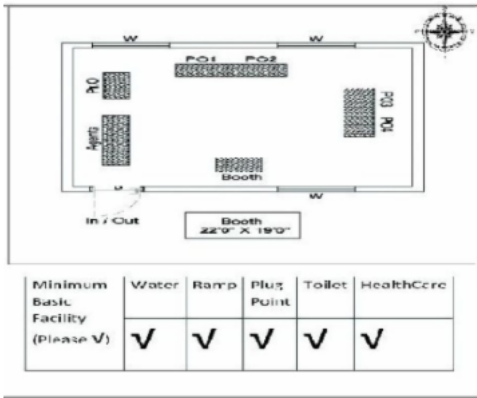

Nazri Naksha

Google Map View

Polling Station Building Front View

Polling Station Front View

Cad View

Key MAP View