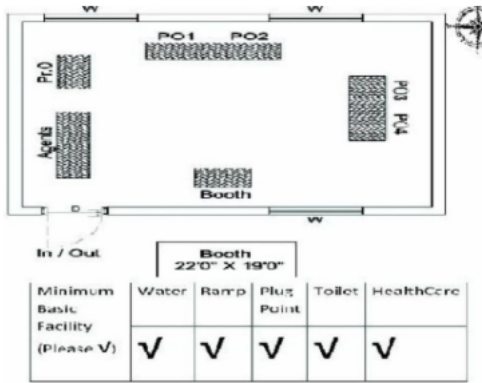

Cad View

Key MAP View

FANCHAYAT UNION MIDDLE SCHOOL, VILLANGUDI
TA MAP-039

SINDIGUL TO MADURAI MAIN ROAD

CHANGALAI STREET		CHANGALAI STREET
CHANGALAI STREET		CHANGALAI STREET
CHANGALAI STREET		CHANGALAI STREET
CHANGALAI STREET		CHANGALAI STREET
CHANGALAI STREET		CHANGALAI STREET
CHANGALAI STREET		CHANGALAI STREET
CHANGALAI STREET		CHANGALAI STREET
CHANGALAI STREET		CHANGALAI STREET
CHANGALAI STREET		CHANGALAI STREET
CHANGALAI STREET		CHANGALAI STREET